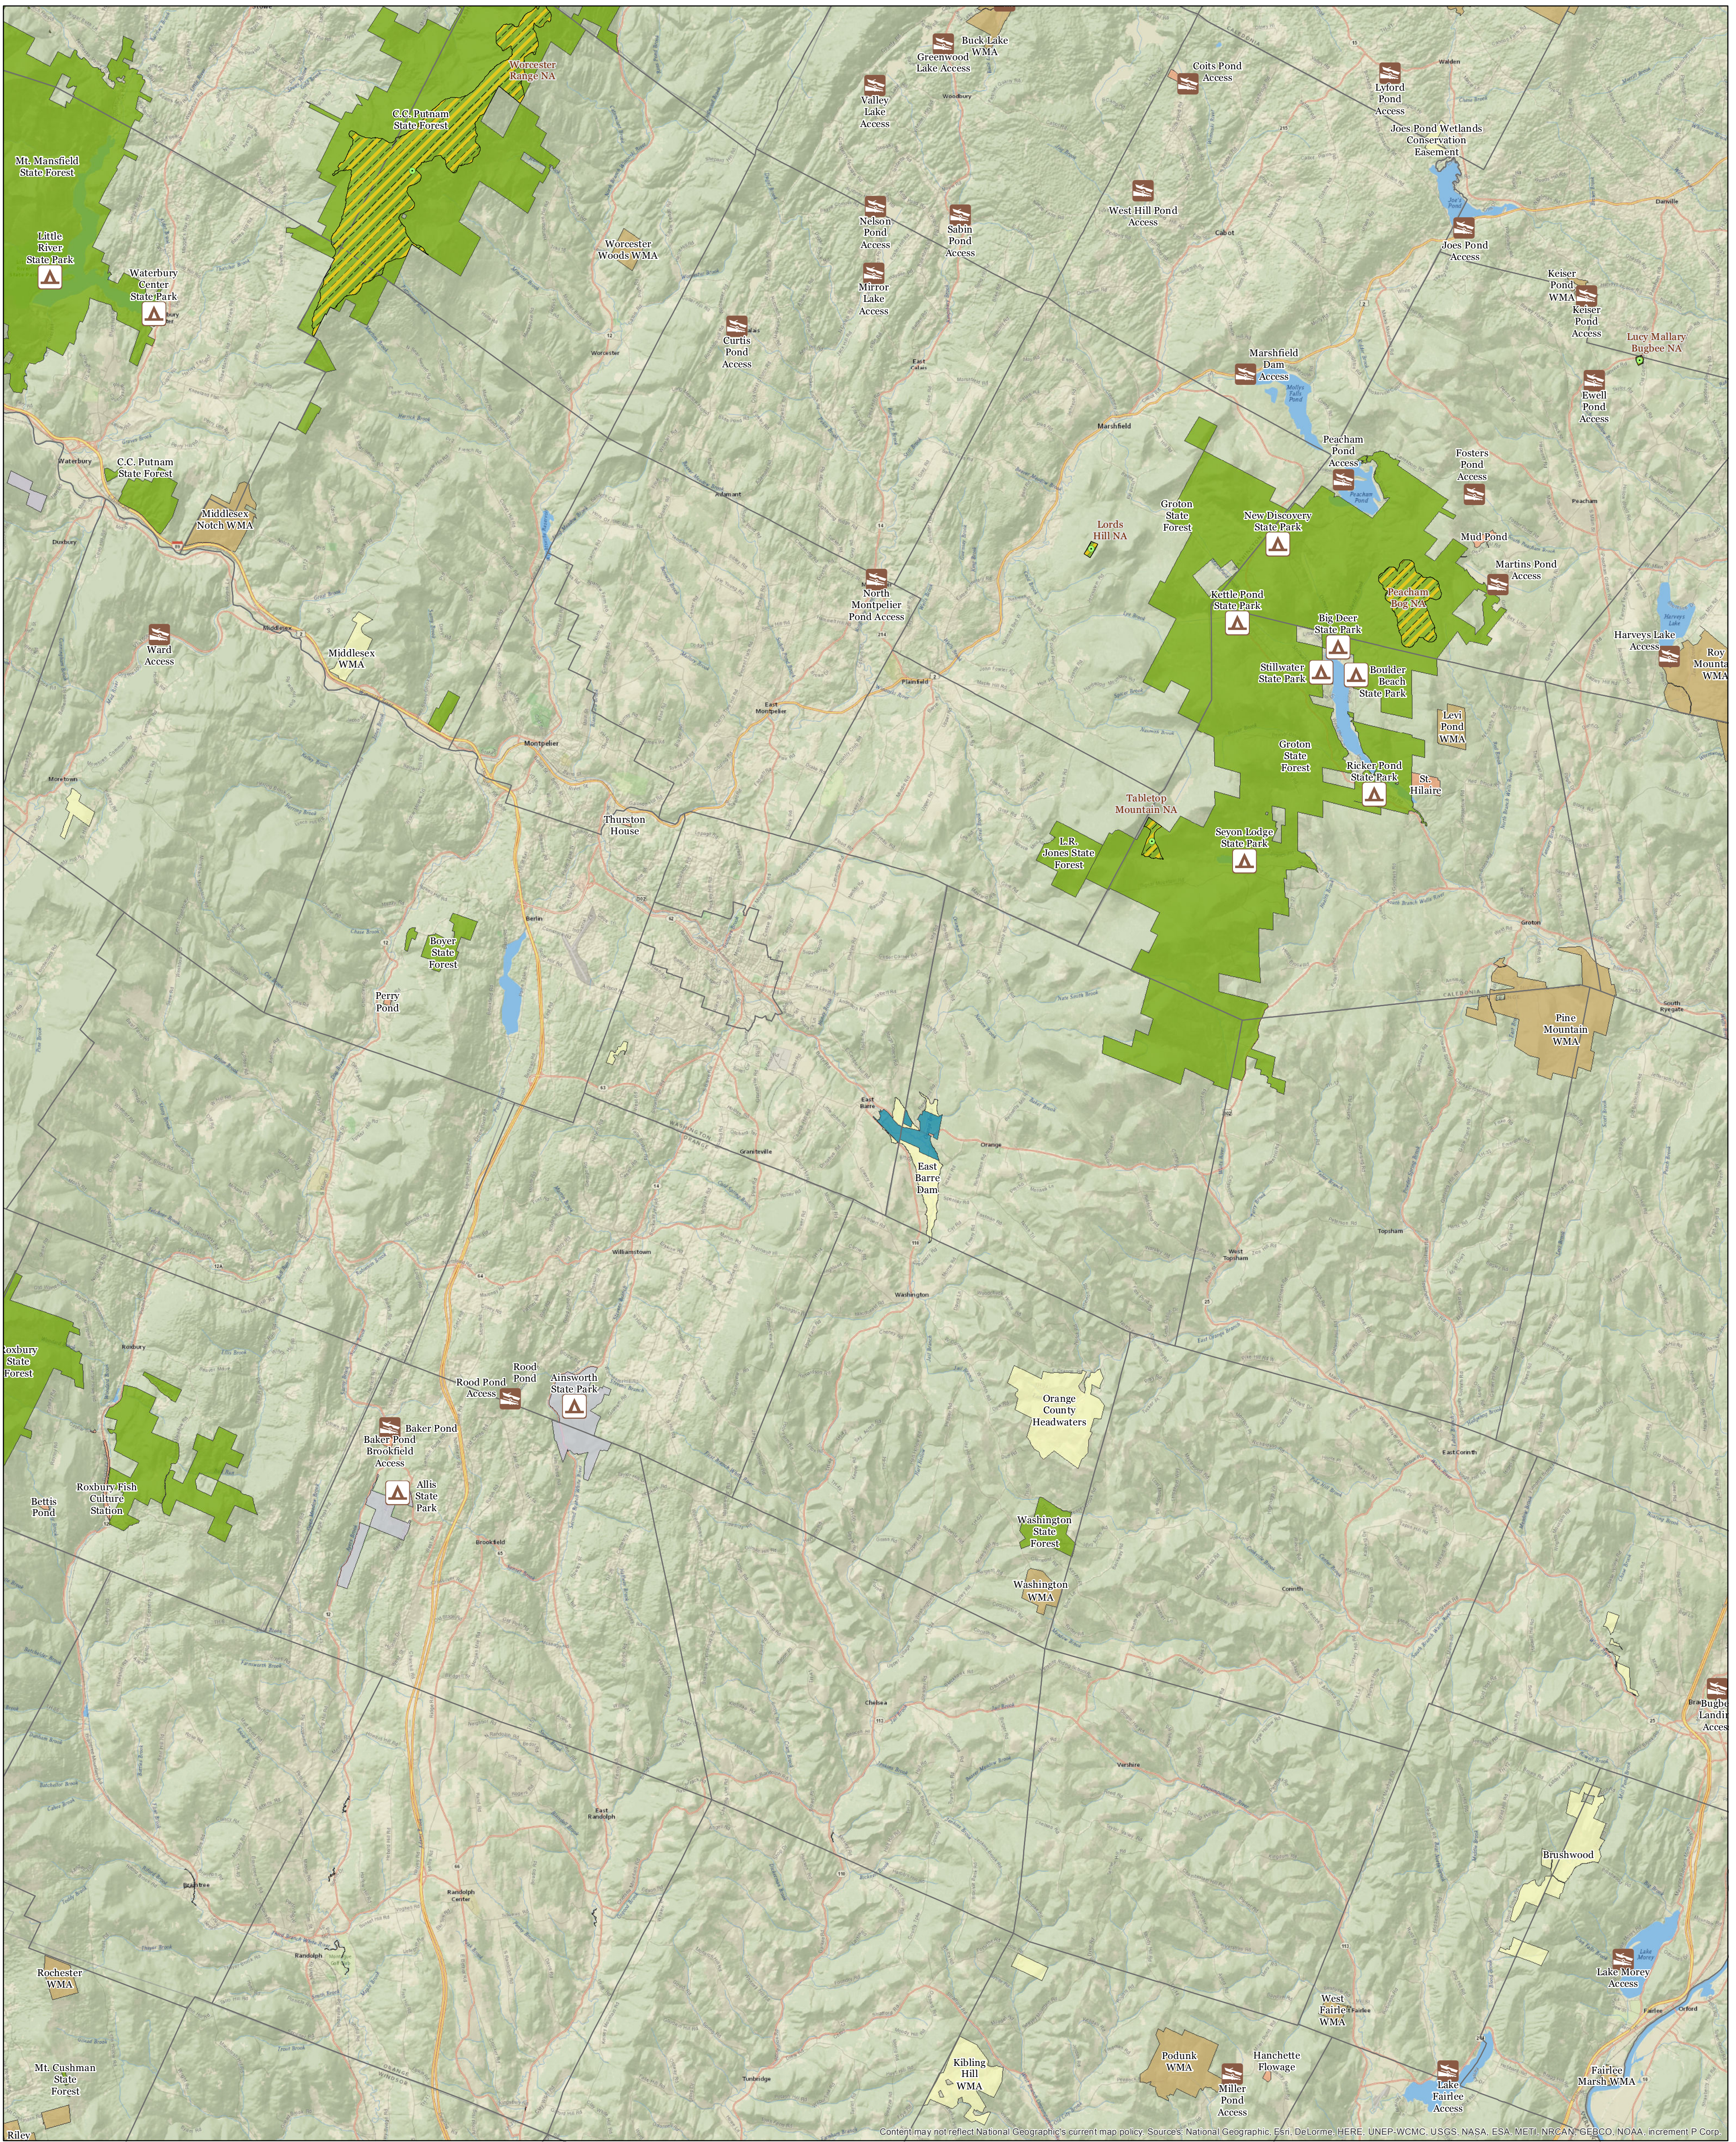

VERMONT AGENCY OF NATURAL RESOURCE LANDS: B2

Legend

	Vermont State Park		Green Mountain National Forest
	Fishing Access Areas, Managed by the VT Fish & Wildlife		Ownership
	State Natural Areas		National Recreation Area
	Agency of Natural Resource Lands		Wilderness
	ANR Department, ANR Unit Type, SOV Interest		U.S. Fish & Wildlife
	Forests, Parks & Recreation, State Forest, Fee ownership		Ownership
	Forests, Parks & Recreation, State Park, Fee ownership		
	Fish & Wildlife, Wildlife Management Area, Fee ownership		
	Fish & Wildlife, Other Unit Types, Fee ownership		
	Environmental Conservation, Dam, Fee ownership		
	ANR non-fee interest		

Scale 1:100,000
0 1 2 4 6 8 Miles