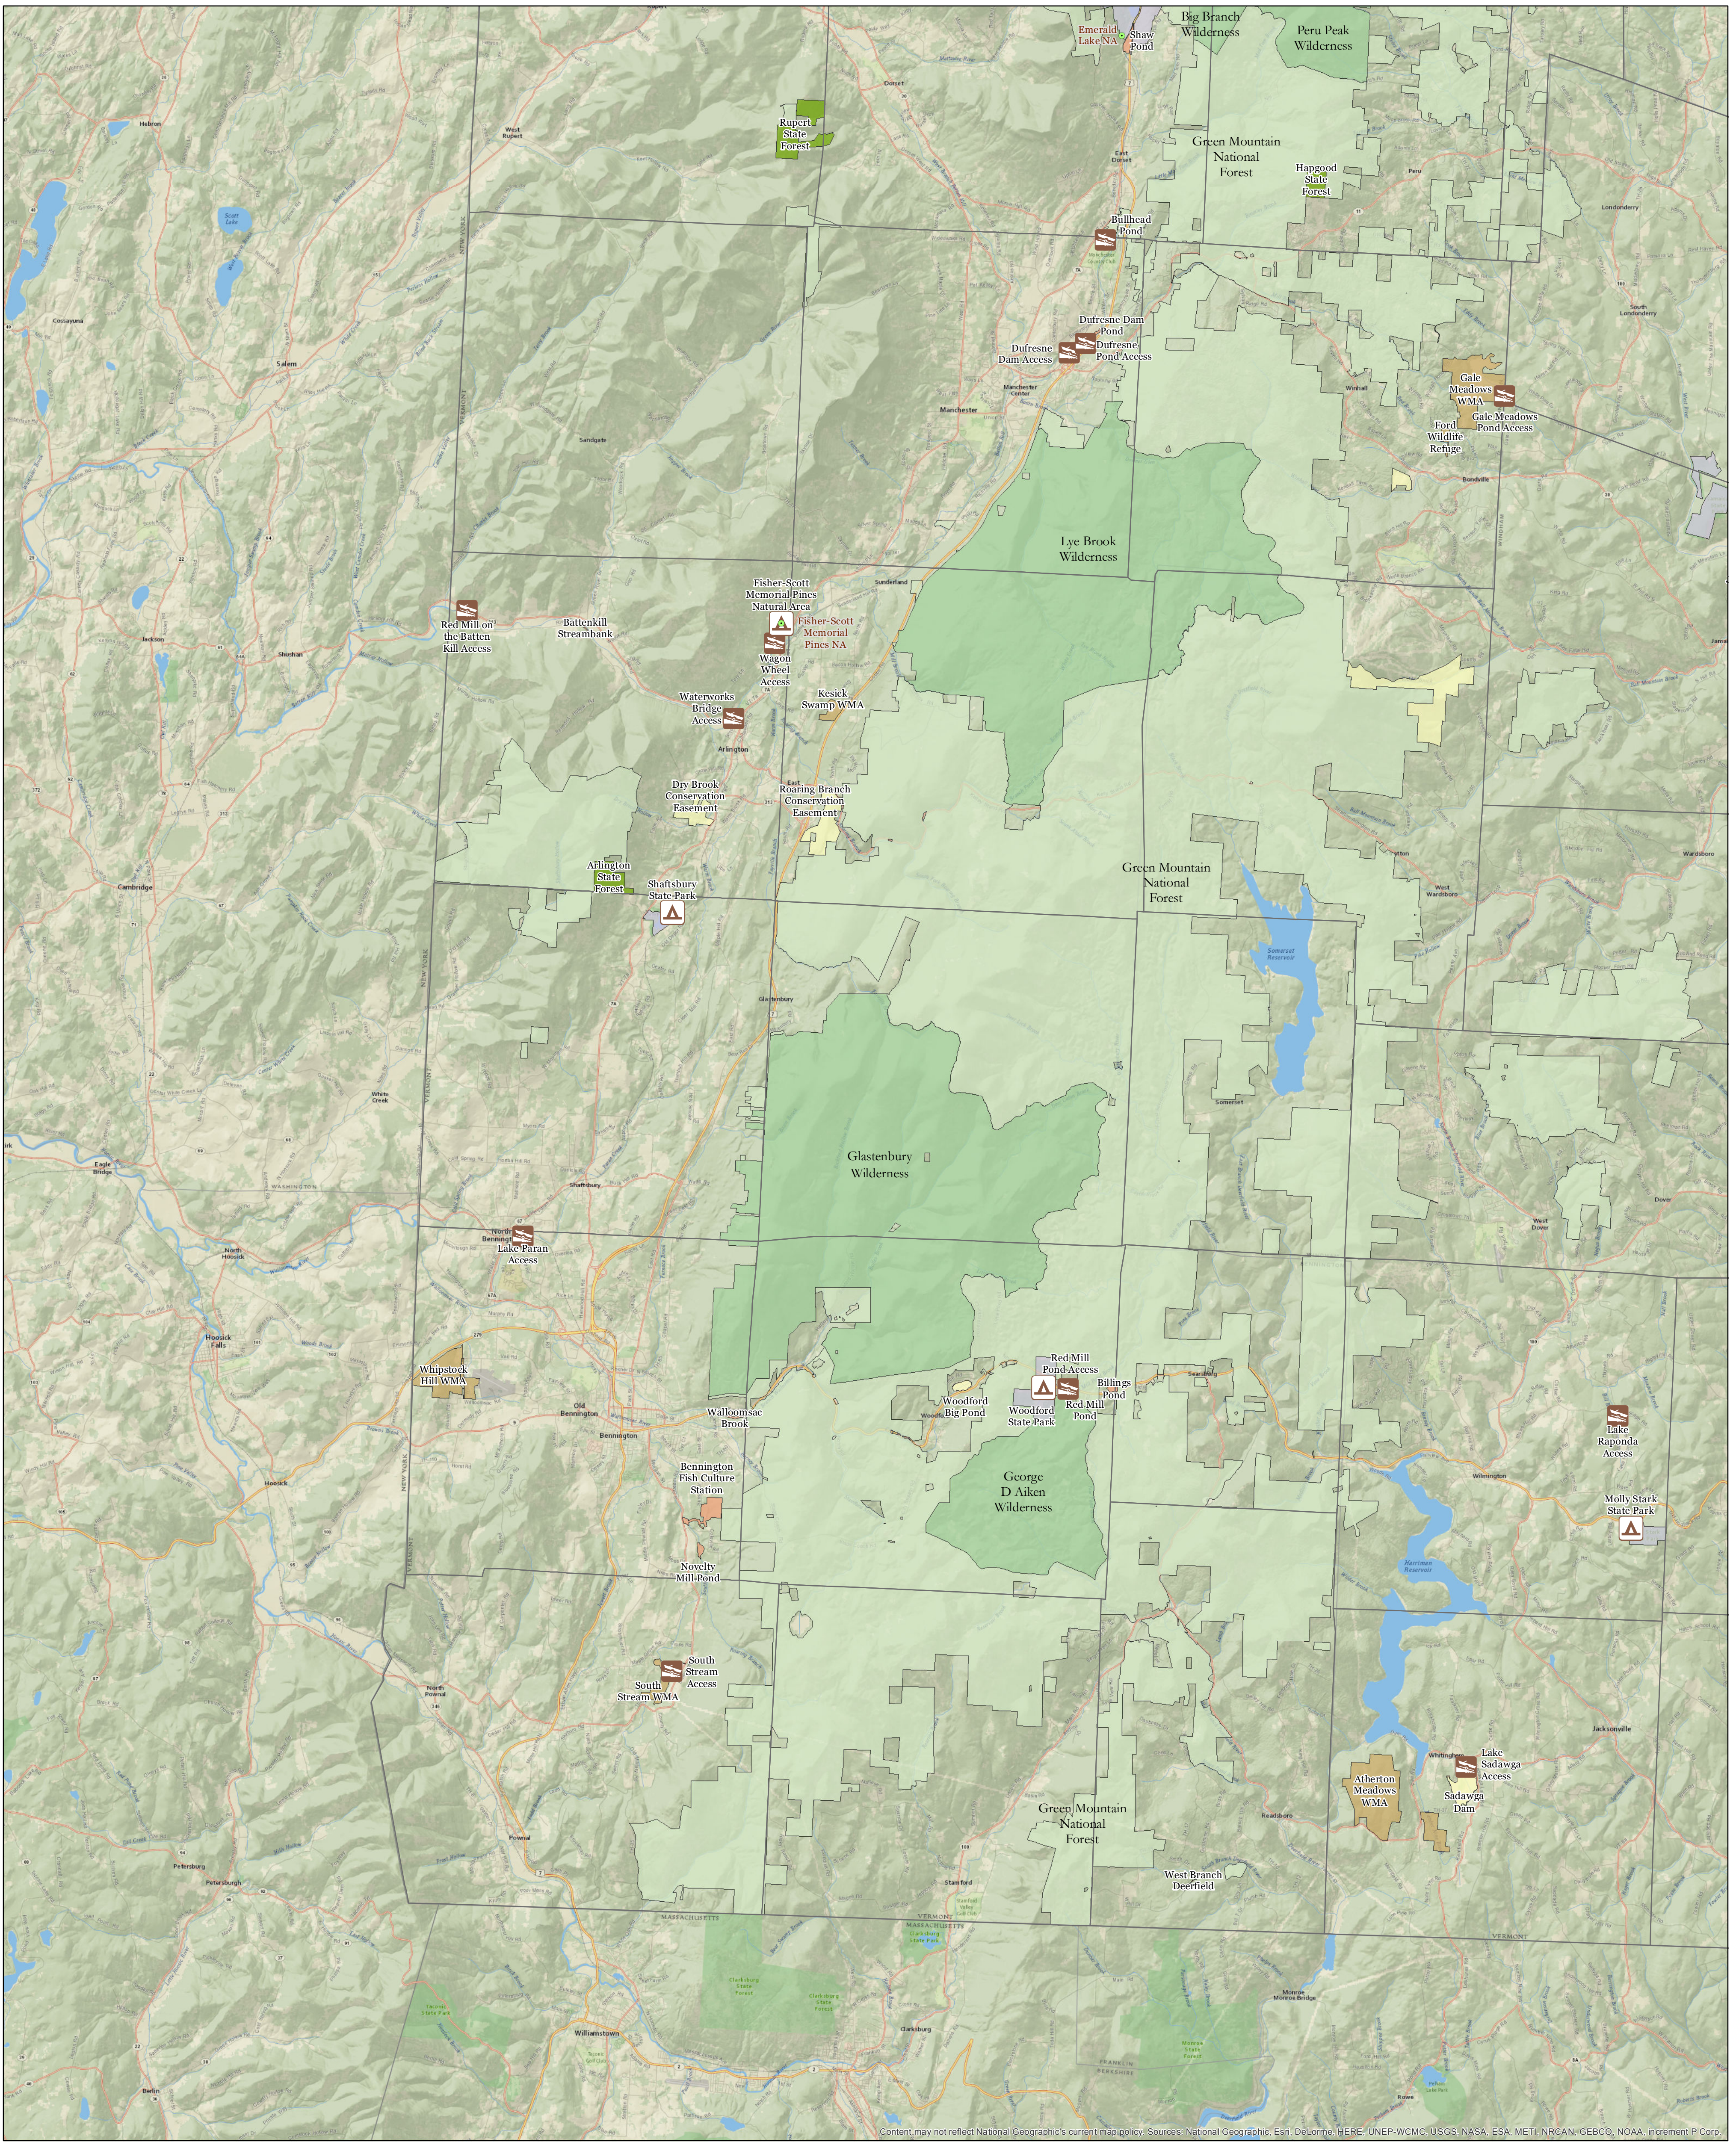

VERMONT AGENCY OF NATURAL RESOURCE LANDS: D1

Legend

Vermont State Park	Green Mountain National Forest Ownership
Fishing Access Areas, Managed by the VT Fish & Wildlife	National Recreation Area
State Natural Areas	Wilderness
Agency of Natural Resource Lands	U.S. Fish & Wildlife Ownership
ANR Department, ANR Unit Type, SOV Interest	
Forests, Parks & Recreation, State Forest, Fee ownership	
Forests, Parks & Recreation, State Park, Fee ownership	
Fish & Wildlife, Wildlife Management Area, Fee ownership	
Fish & Wildlife, Other Unit Types, Fee ownership	
Environmental Conservation, Dam, Fee ownership	
ANR non-fee interest	

Scale 1:100,000
0 1 2 4 6 8 Miles