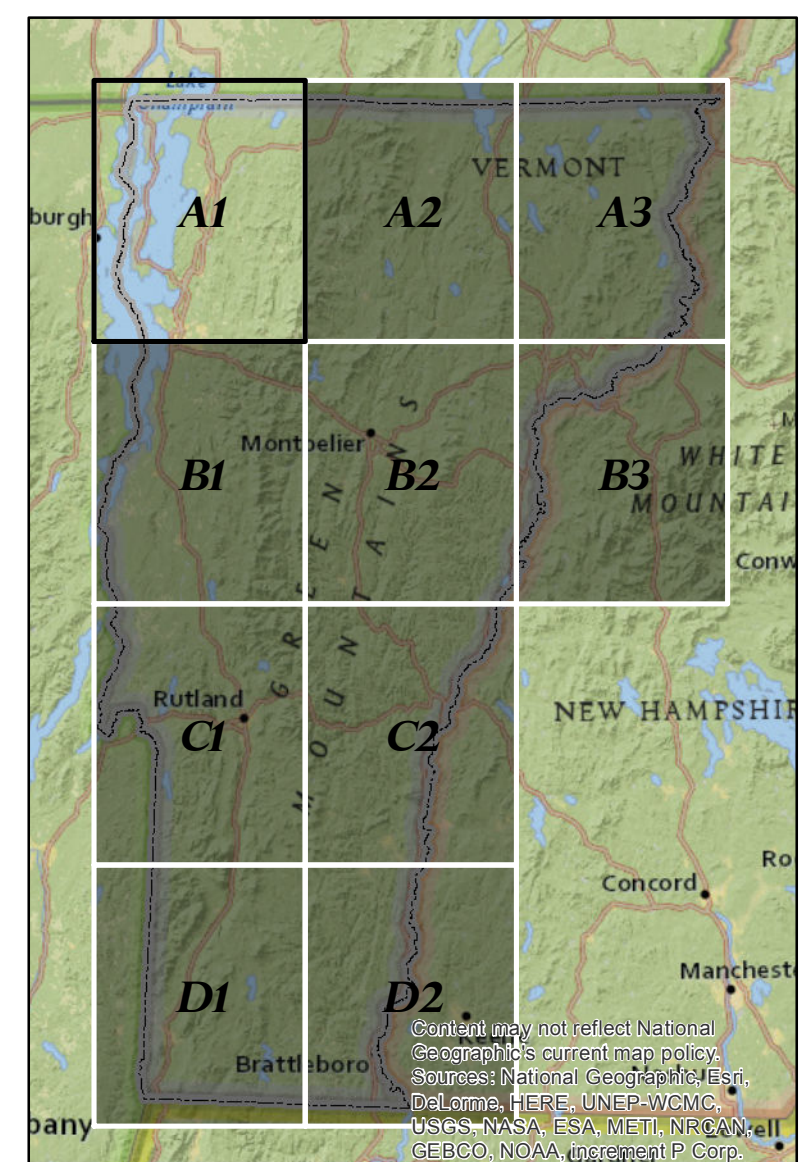

VERMONT AGENCY OF NATURAL RESOURCE LANDS: A1

Legend

	Vermont State Park		Green Mountain National Forest Ownership
	Fishing Access Areas, Managed by the VT Fish & Wildlife		National Recreation Area
	State Natural Areas		Wilderness
Agency of Natural Resource Lands			U.S. Fish & Wildlife Ownership
ANR Department, ANR Unit Type, SOV Interest			
	Forests, Parks & Recreation, State Forest, Fee ownership		
	Forests, Parks & Recreation, State Park, Fee ownership		
	Fish & Wildlife, Wildlife Management Area, Fee ownership		
	Fish & Wildlife, Other Unit Types, Fee ownership		
	Environmental Conservation, Dam, Fee ownership		
	ANR non-fee interest		

Scale 1:100,000
0 1 2 4 6 8 Miles