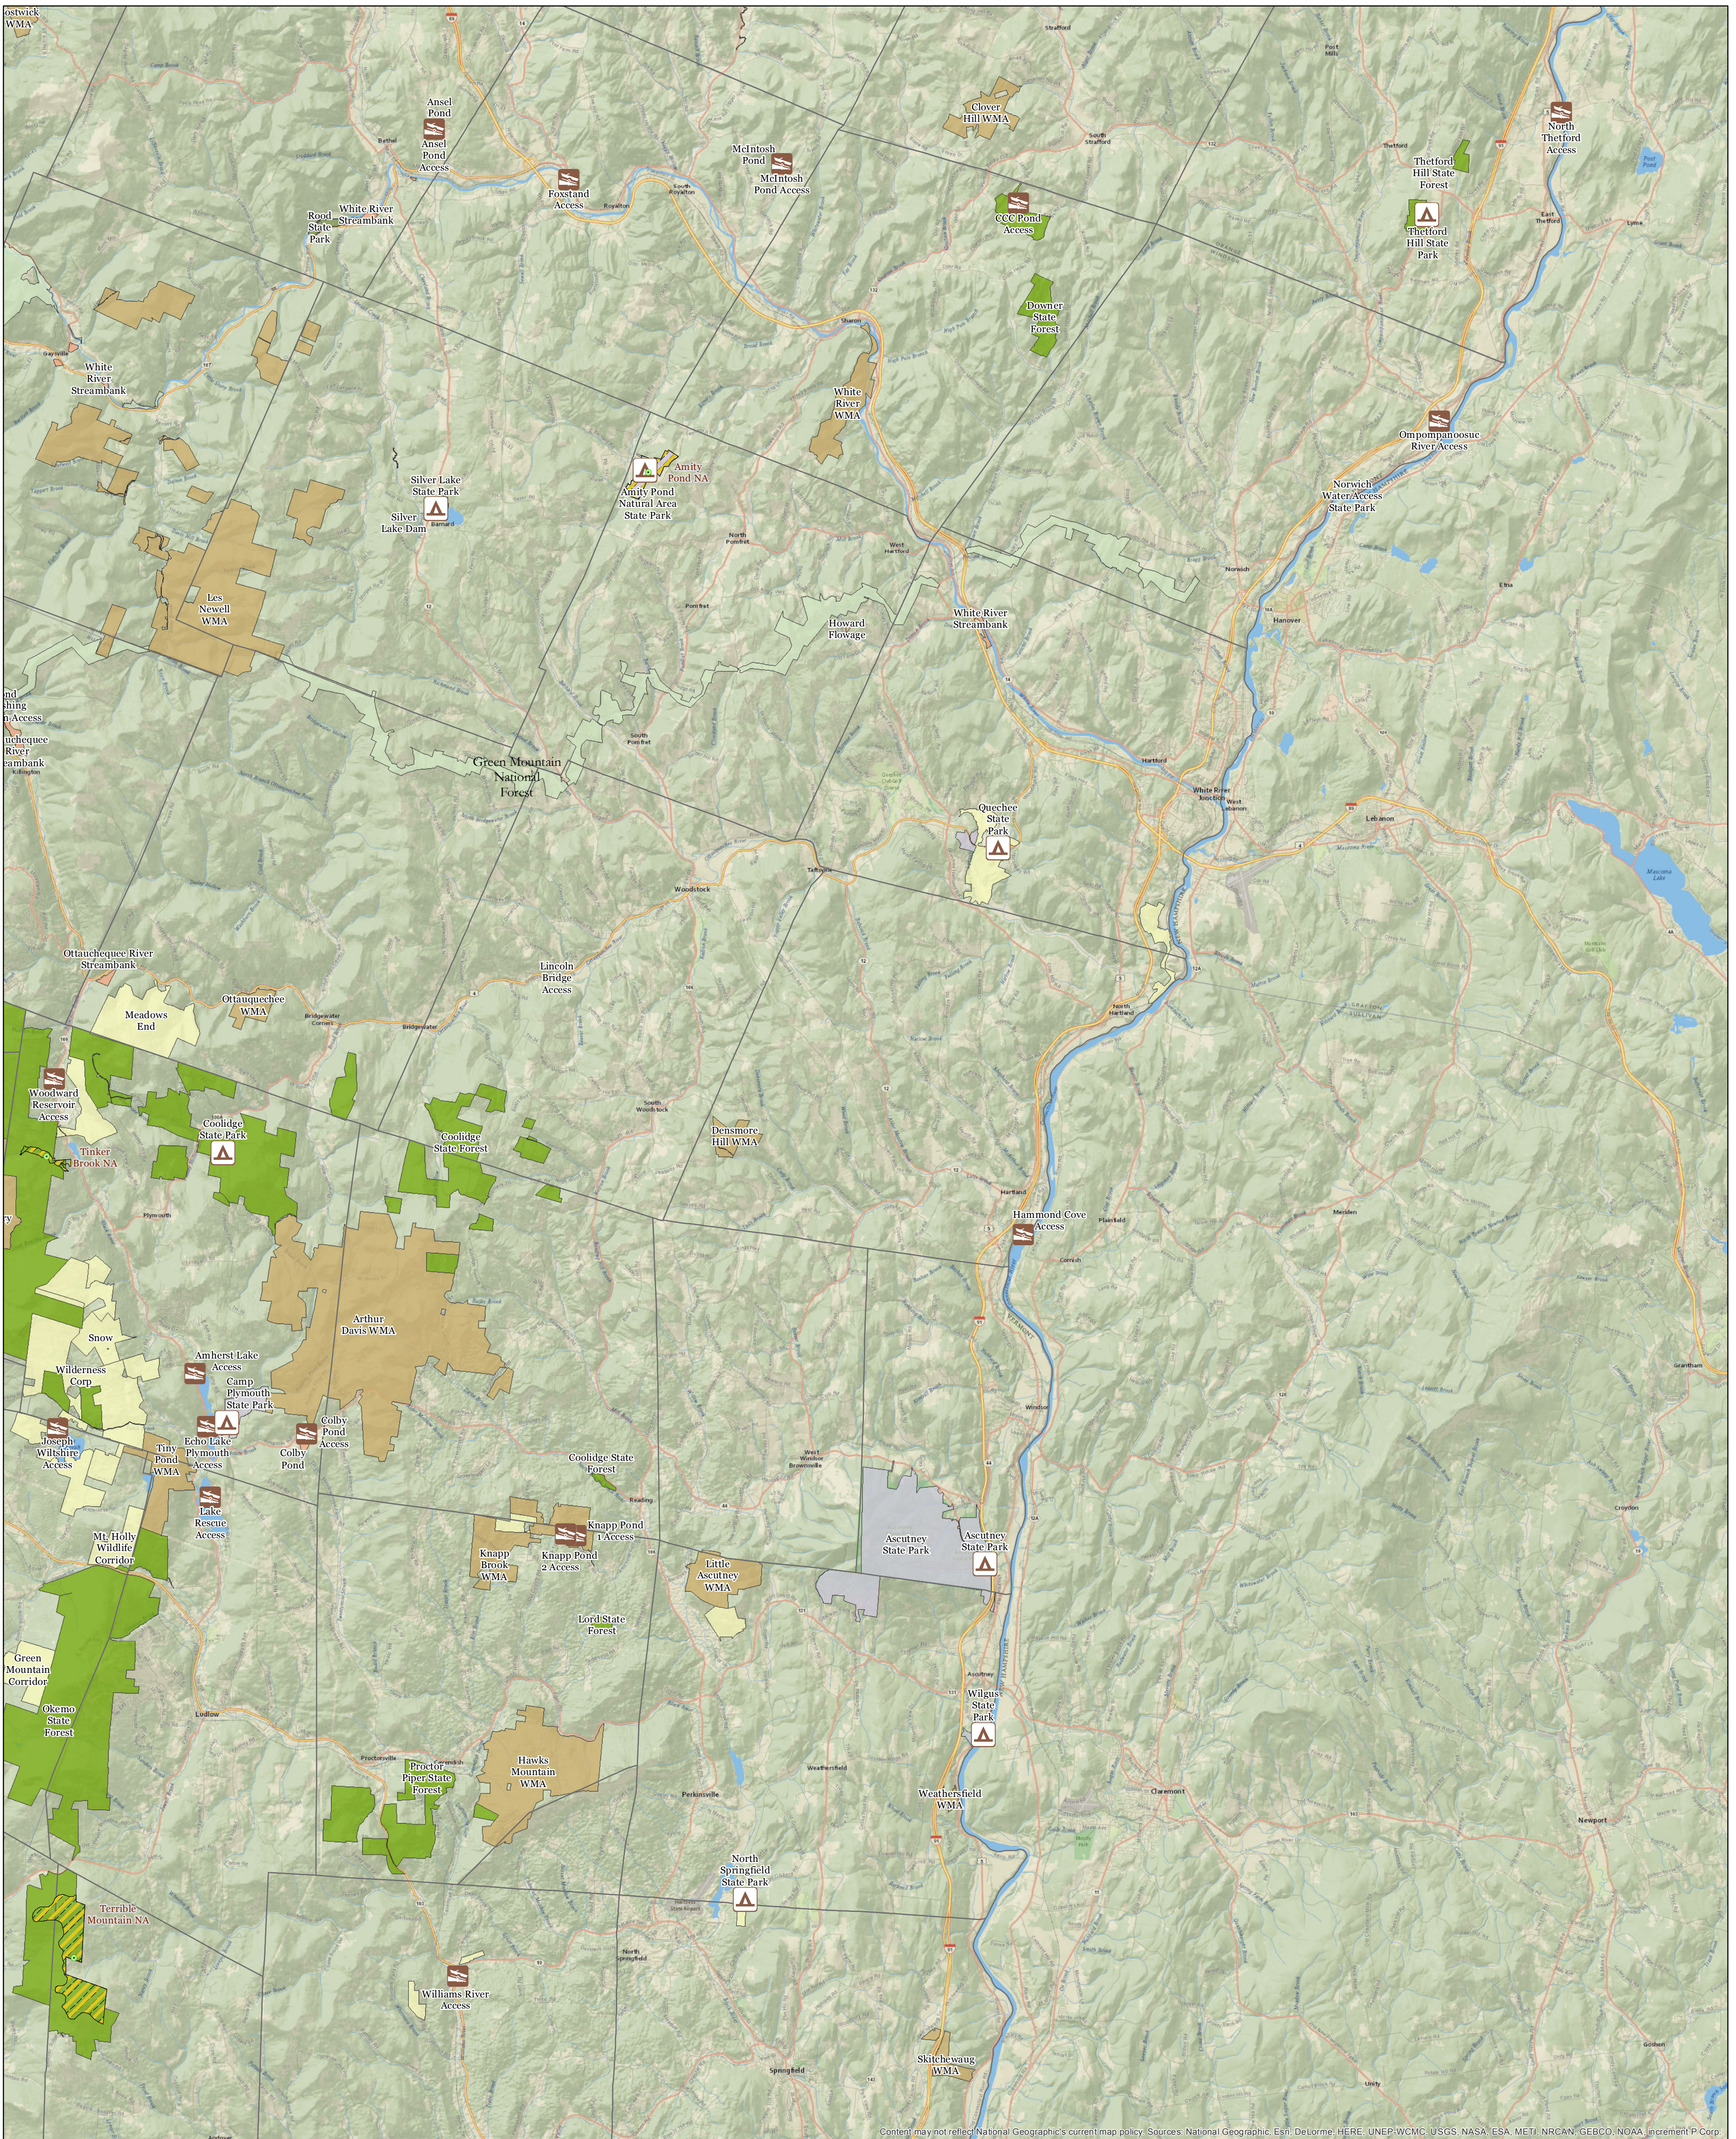

VERMONT AGENCY OF NATURAL RESOURCE LANDS: C2

Legend

Vermont State Park	Green Mountain National Forest Ownership
Fishing Access Areas, Managed by the VT Fish & Wildlife	National Recreation Area
State Natural Areas	Wilderness
Agency of Natural Resource Lands	U.S. Fish & Wildlife Ownership
ANR Department, ANR Unit Type, SOV Interest	
Forests, Parks & Recreation, State Forest, Fee ownership	
Forests, Parks & Recreation, State Park, Fee ownership	
Fish & Wildlife, Wildlife Management Area, Fee ownership	
Fish & Wildlife, Other Unit Types, Fee ownership	
Environmental Conservation, Dam, Fee ownership	
ANR non-fee interest	

Scale 1:100,000
0 1 2 4 6 8 Miles