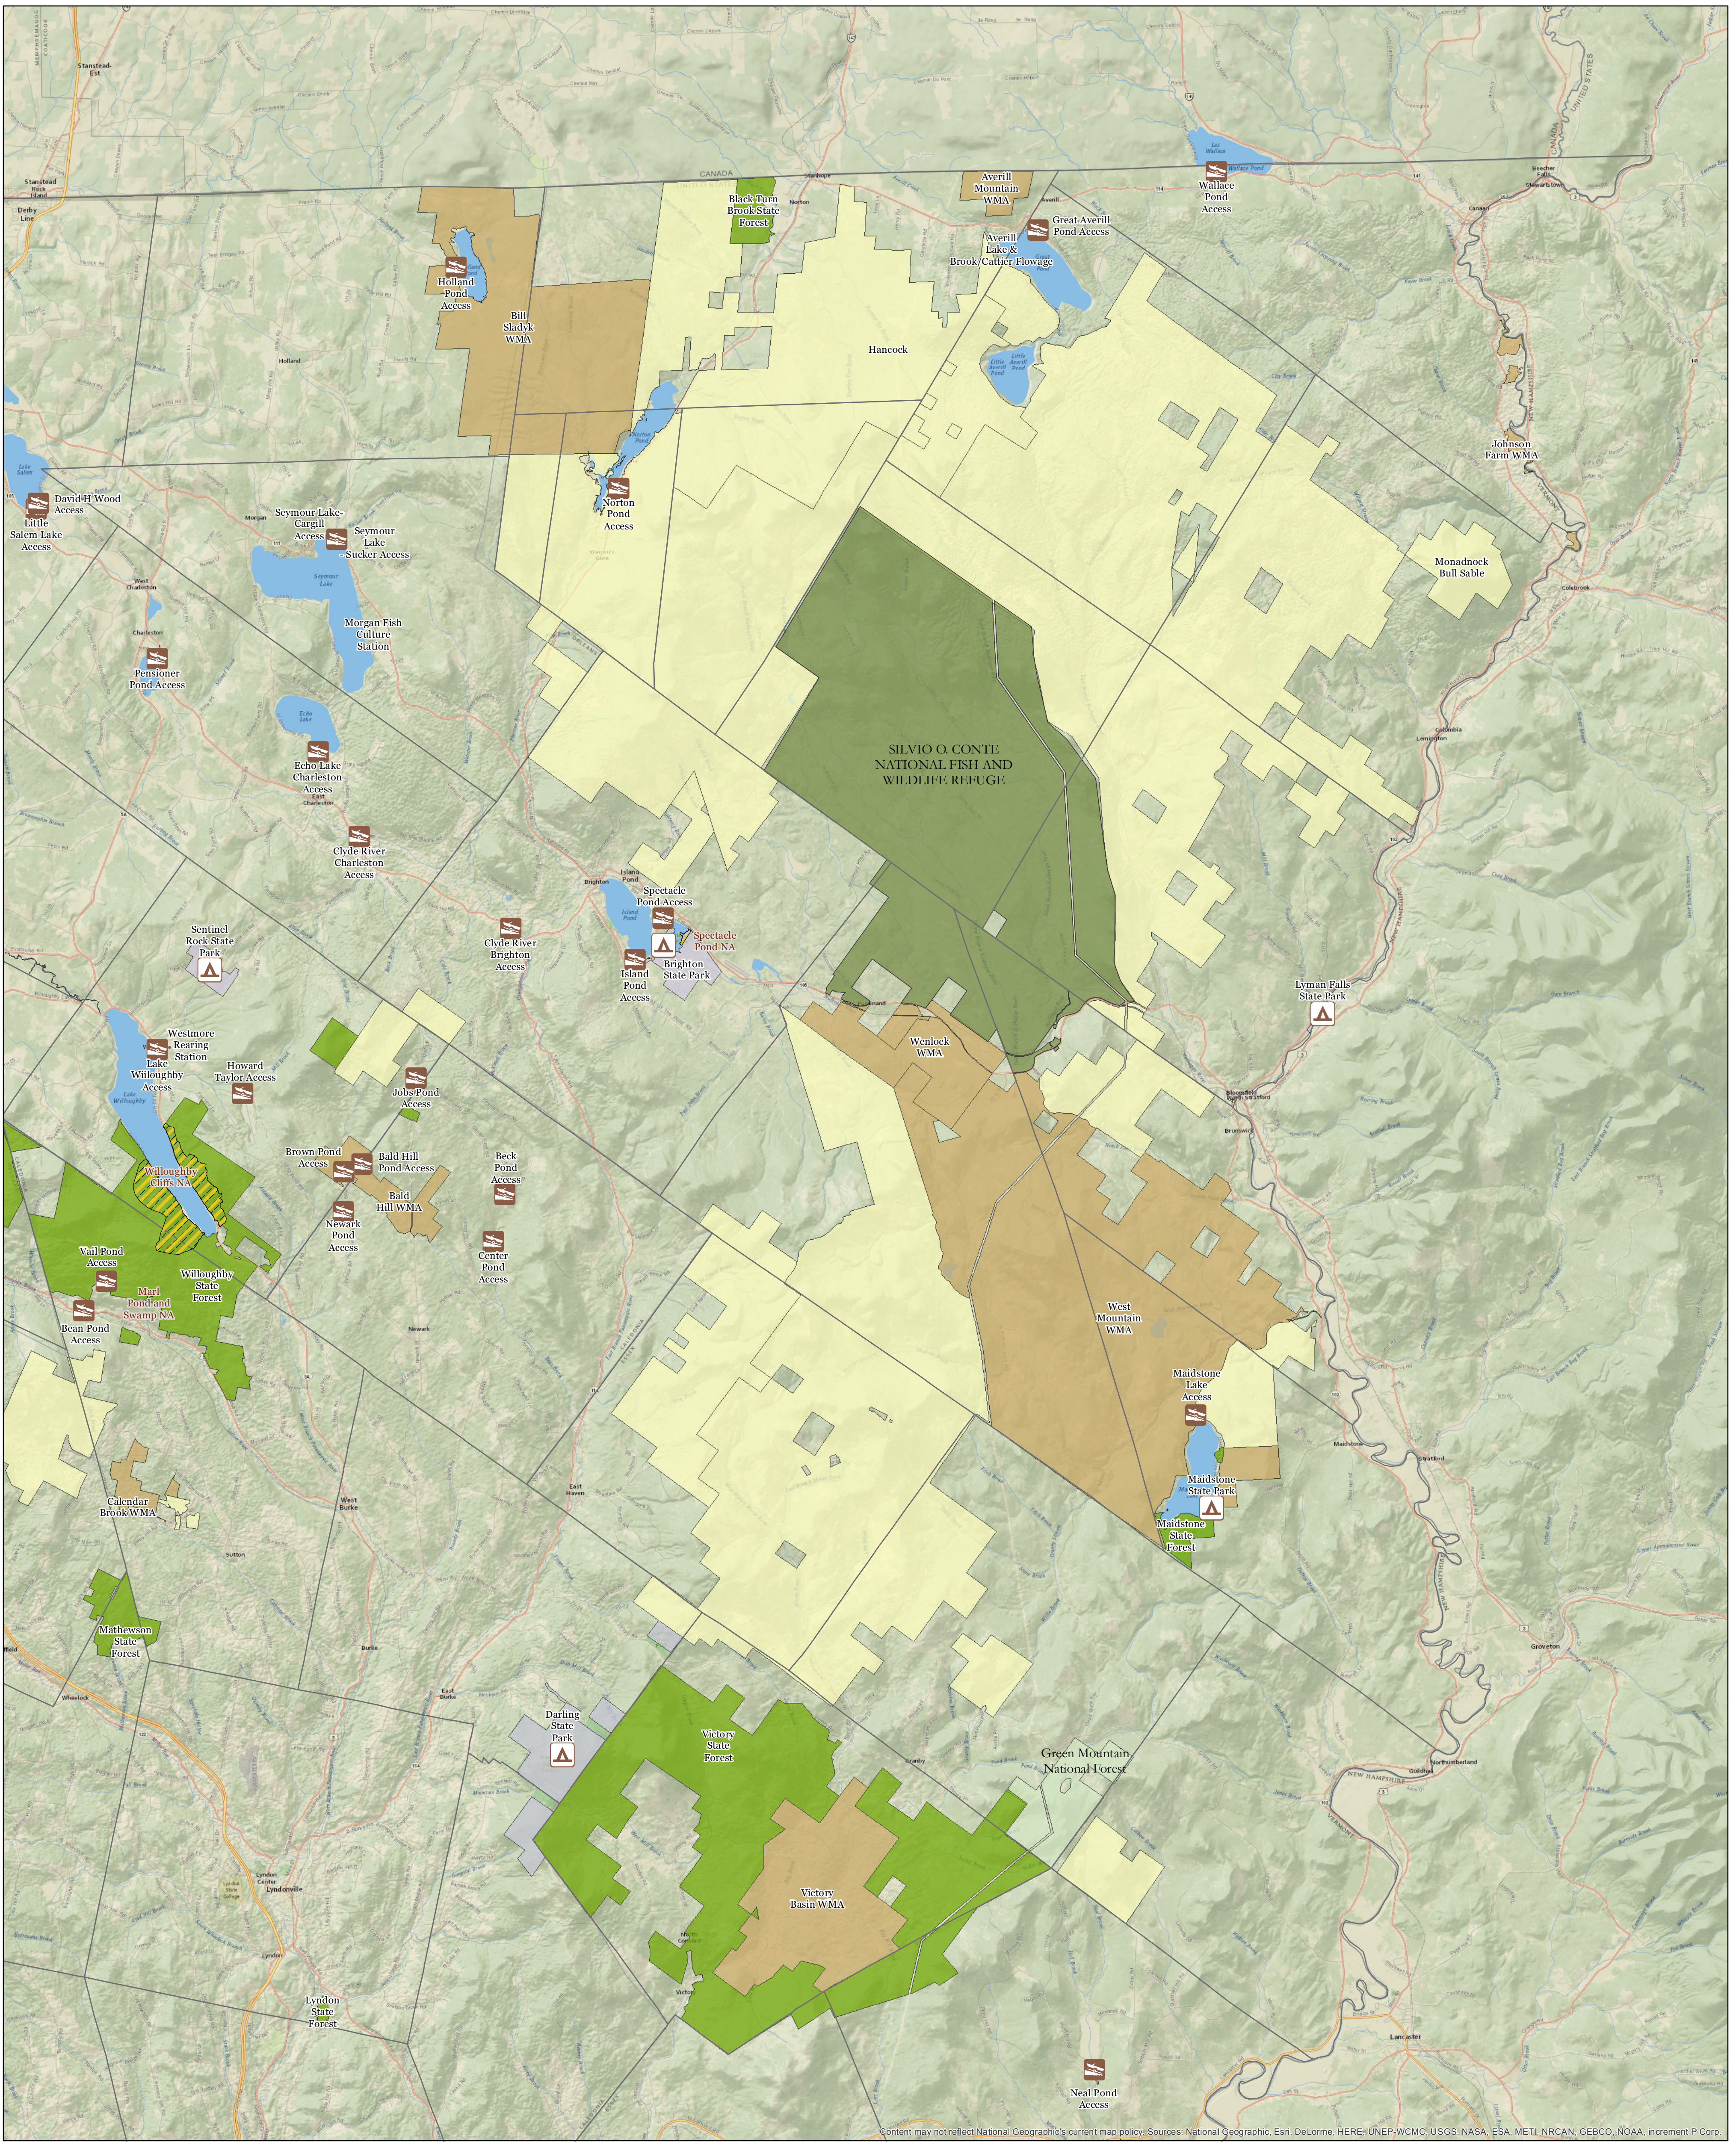

VERMONT AGENCY OF NATURAL RESOURCE LANDS: A3

Legend

	Vermont State Park		Green Mountain National Forest
	Fishing Access Areas, Managed by the VT Fish & Wildlife		Ownership
	State Natural Areas		National Recreation Area
	Agency of Natural Resource Lands		Wilderness
	ANR Department, ANR Unit Type, SOV Interest		U.S. Fish & Wildlife
	Forests, Parks & Recreation, State Forest, Fee ownership		Ownership
	Forests, Parks & Recreation, State Park, Fee ownership		
	Fish & Wildlife, Wildlife Management Area, Fee ownership		
	Fish & Wildlife, Other Unit Types, Fee ownership		
	Environmental Conservation, Dam, Fee ownership		
	ANR non-fee interest		

Scale 1:100,000
0 1 2 4 6 8 Miles