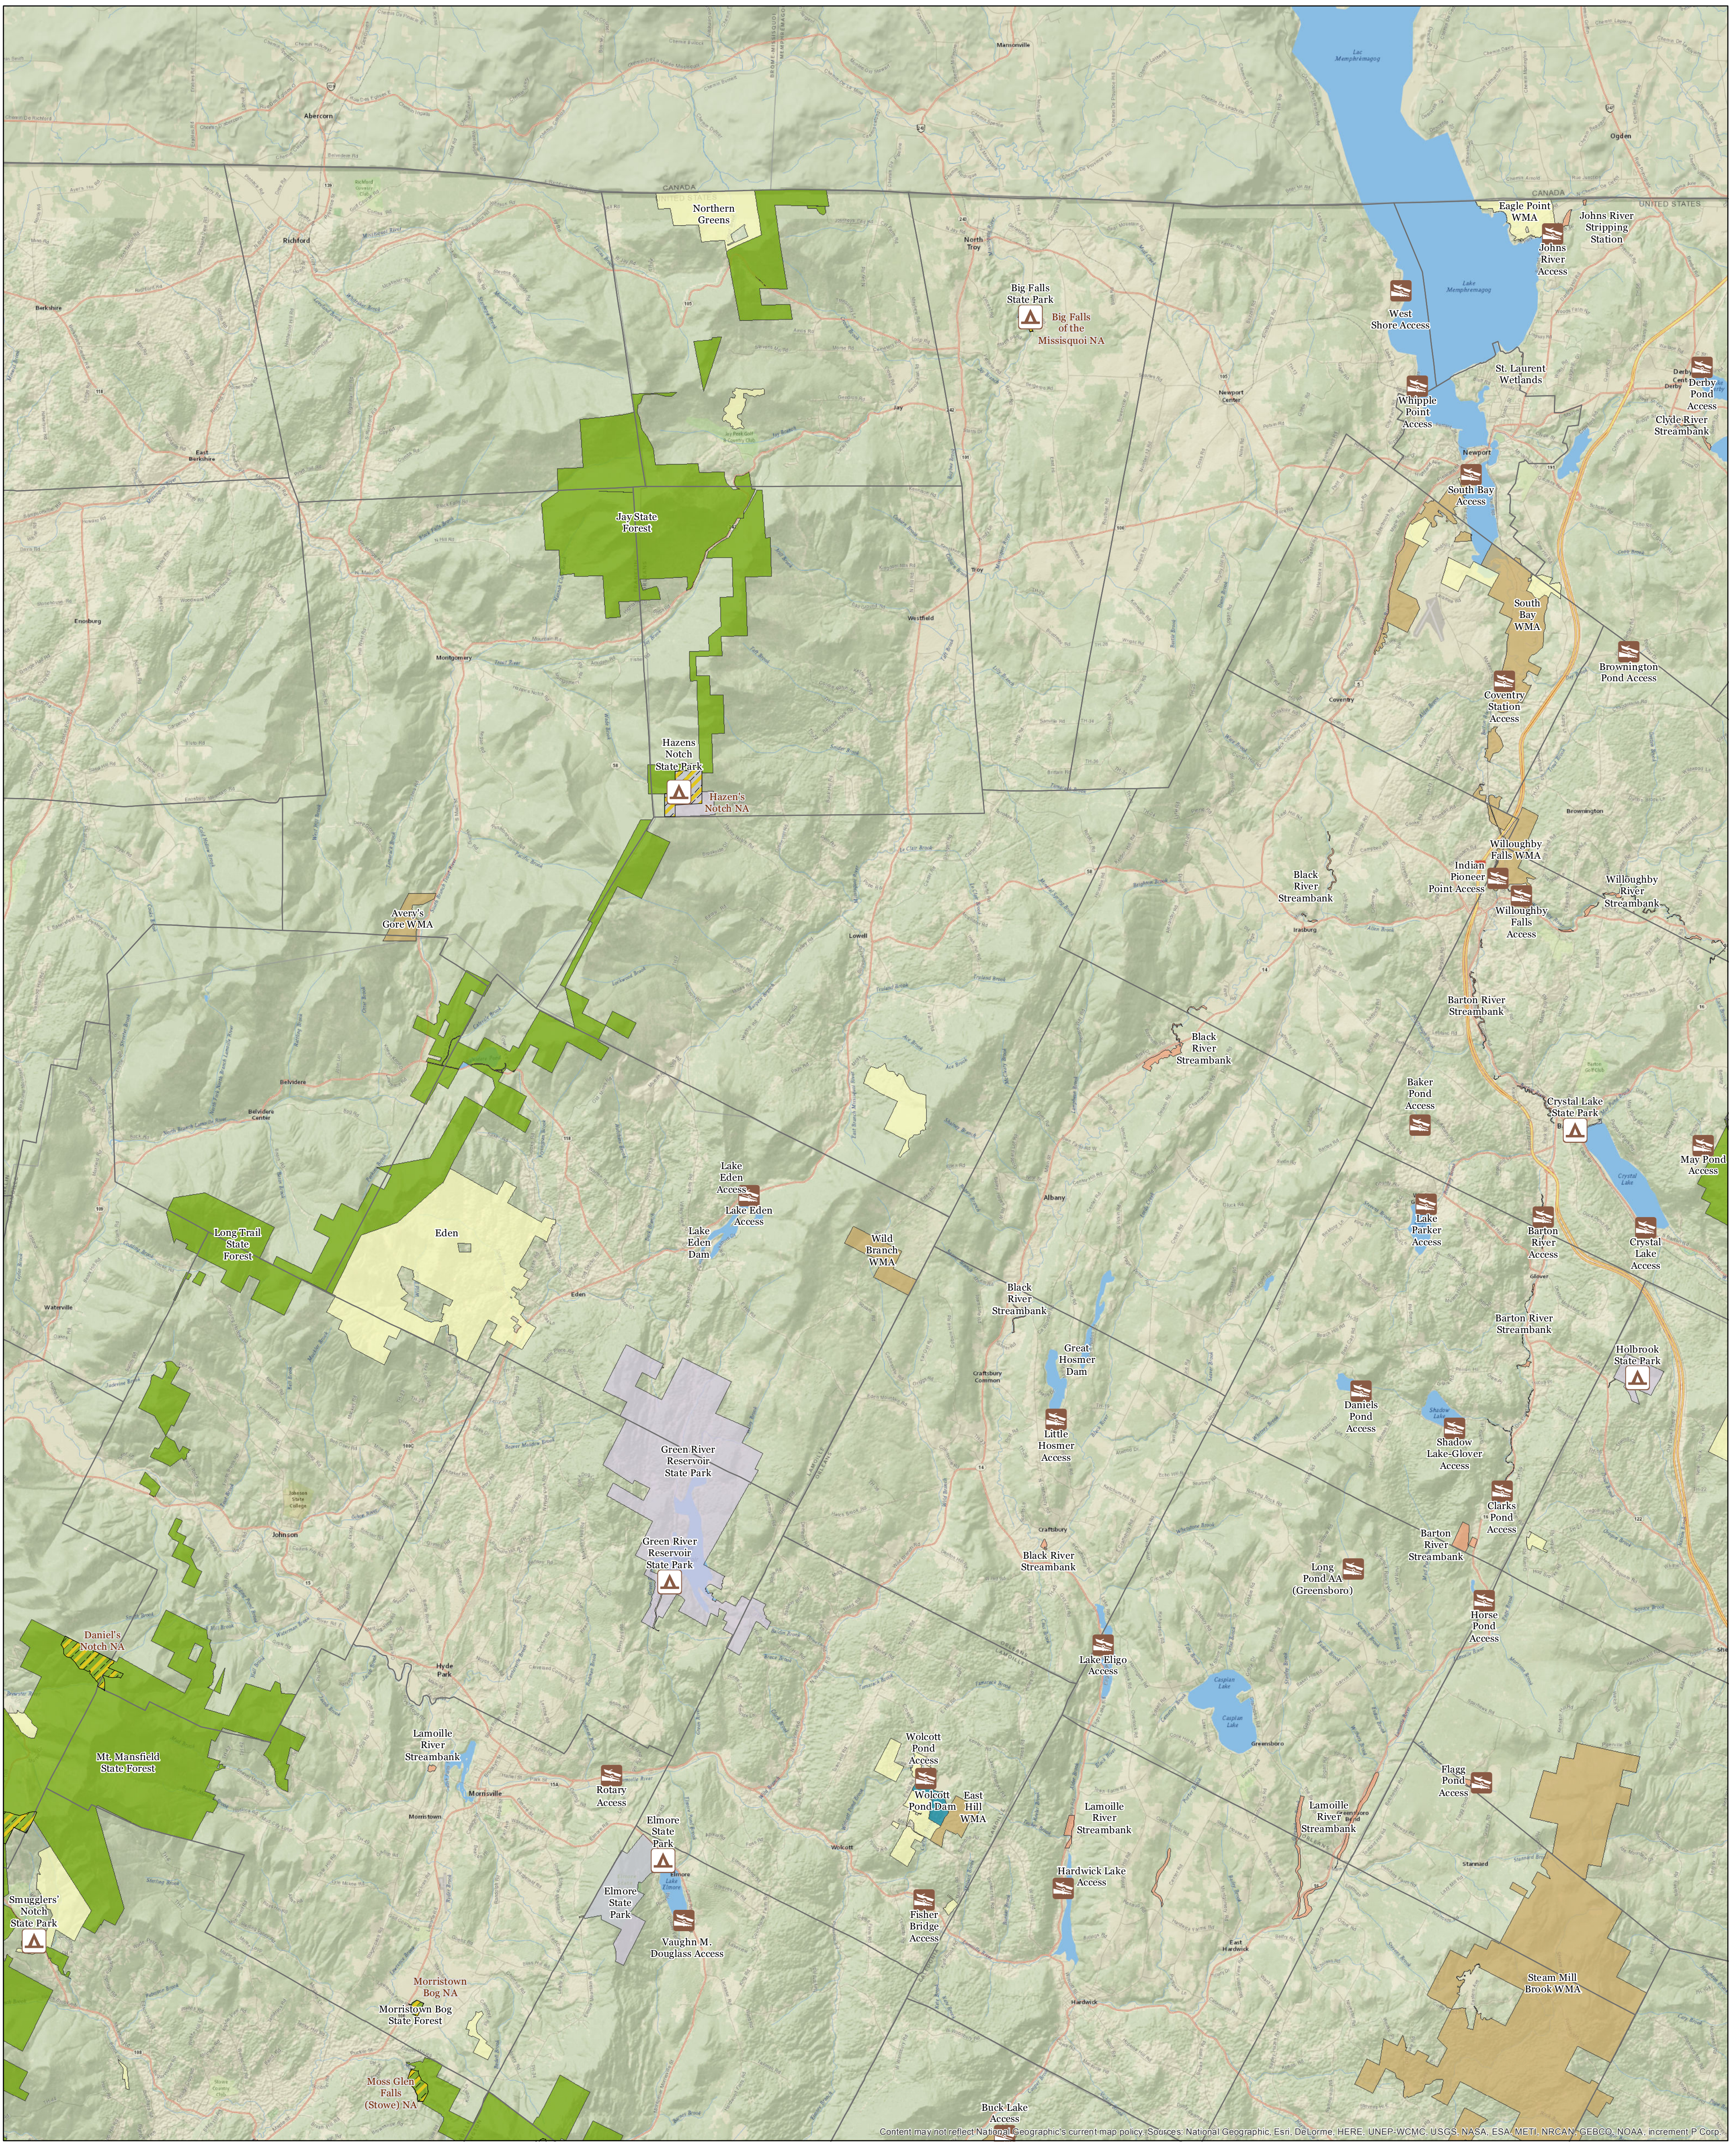

VERMONT AGENCY OF NATURAL RESOURCE LANDS: A2

Legend

	Vermont State Park		Green Mountain National Forest Ownership
	Fishing Access Areas, Managed by the VT Fish & Wildlife		National Recreation Area
	State Natural Areas		Wilderness
	Agency of Natural Resource Lands		U.S. Fish & Wildlife Ownership
	ANR Department, ANR Unit Type, SOV Interest		
	Forests, Parks & Recreation, State Forest, Fee ownership		
	Forests, Parks & Recreation, State Park, Fee ownership		
	Fish & Wildlife, Wildlife Management Area, Fee ownership		
	Fish & Wildlife, Other Unit Types, Fee ownership		
	Environmental Conservation, Dam, Fee ownership		
	ANR non-fee interest		

Scale 1:100,000
0 1 2 4 6 8 Miles