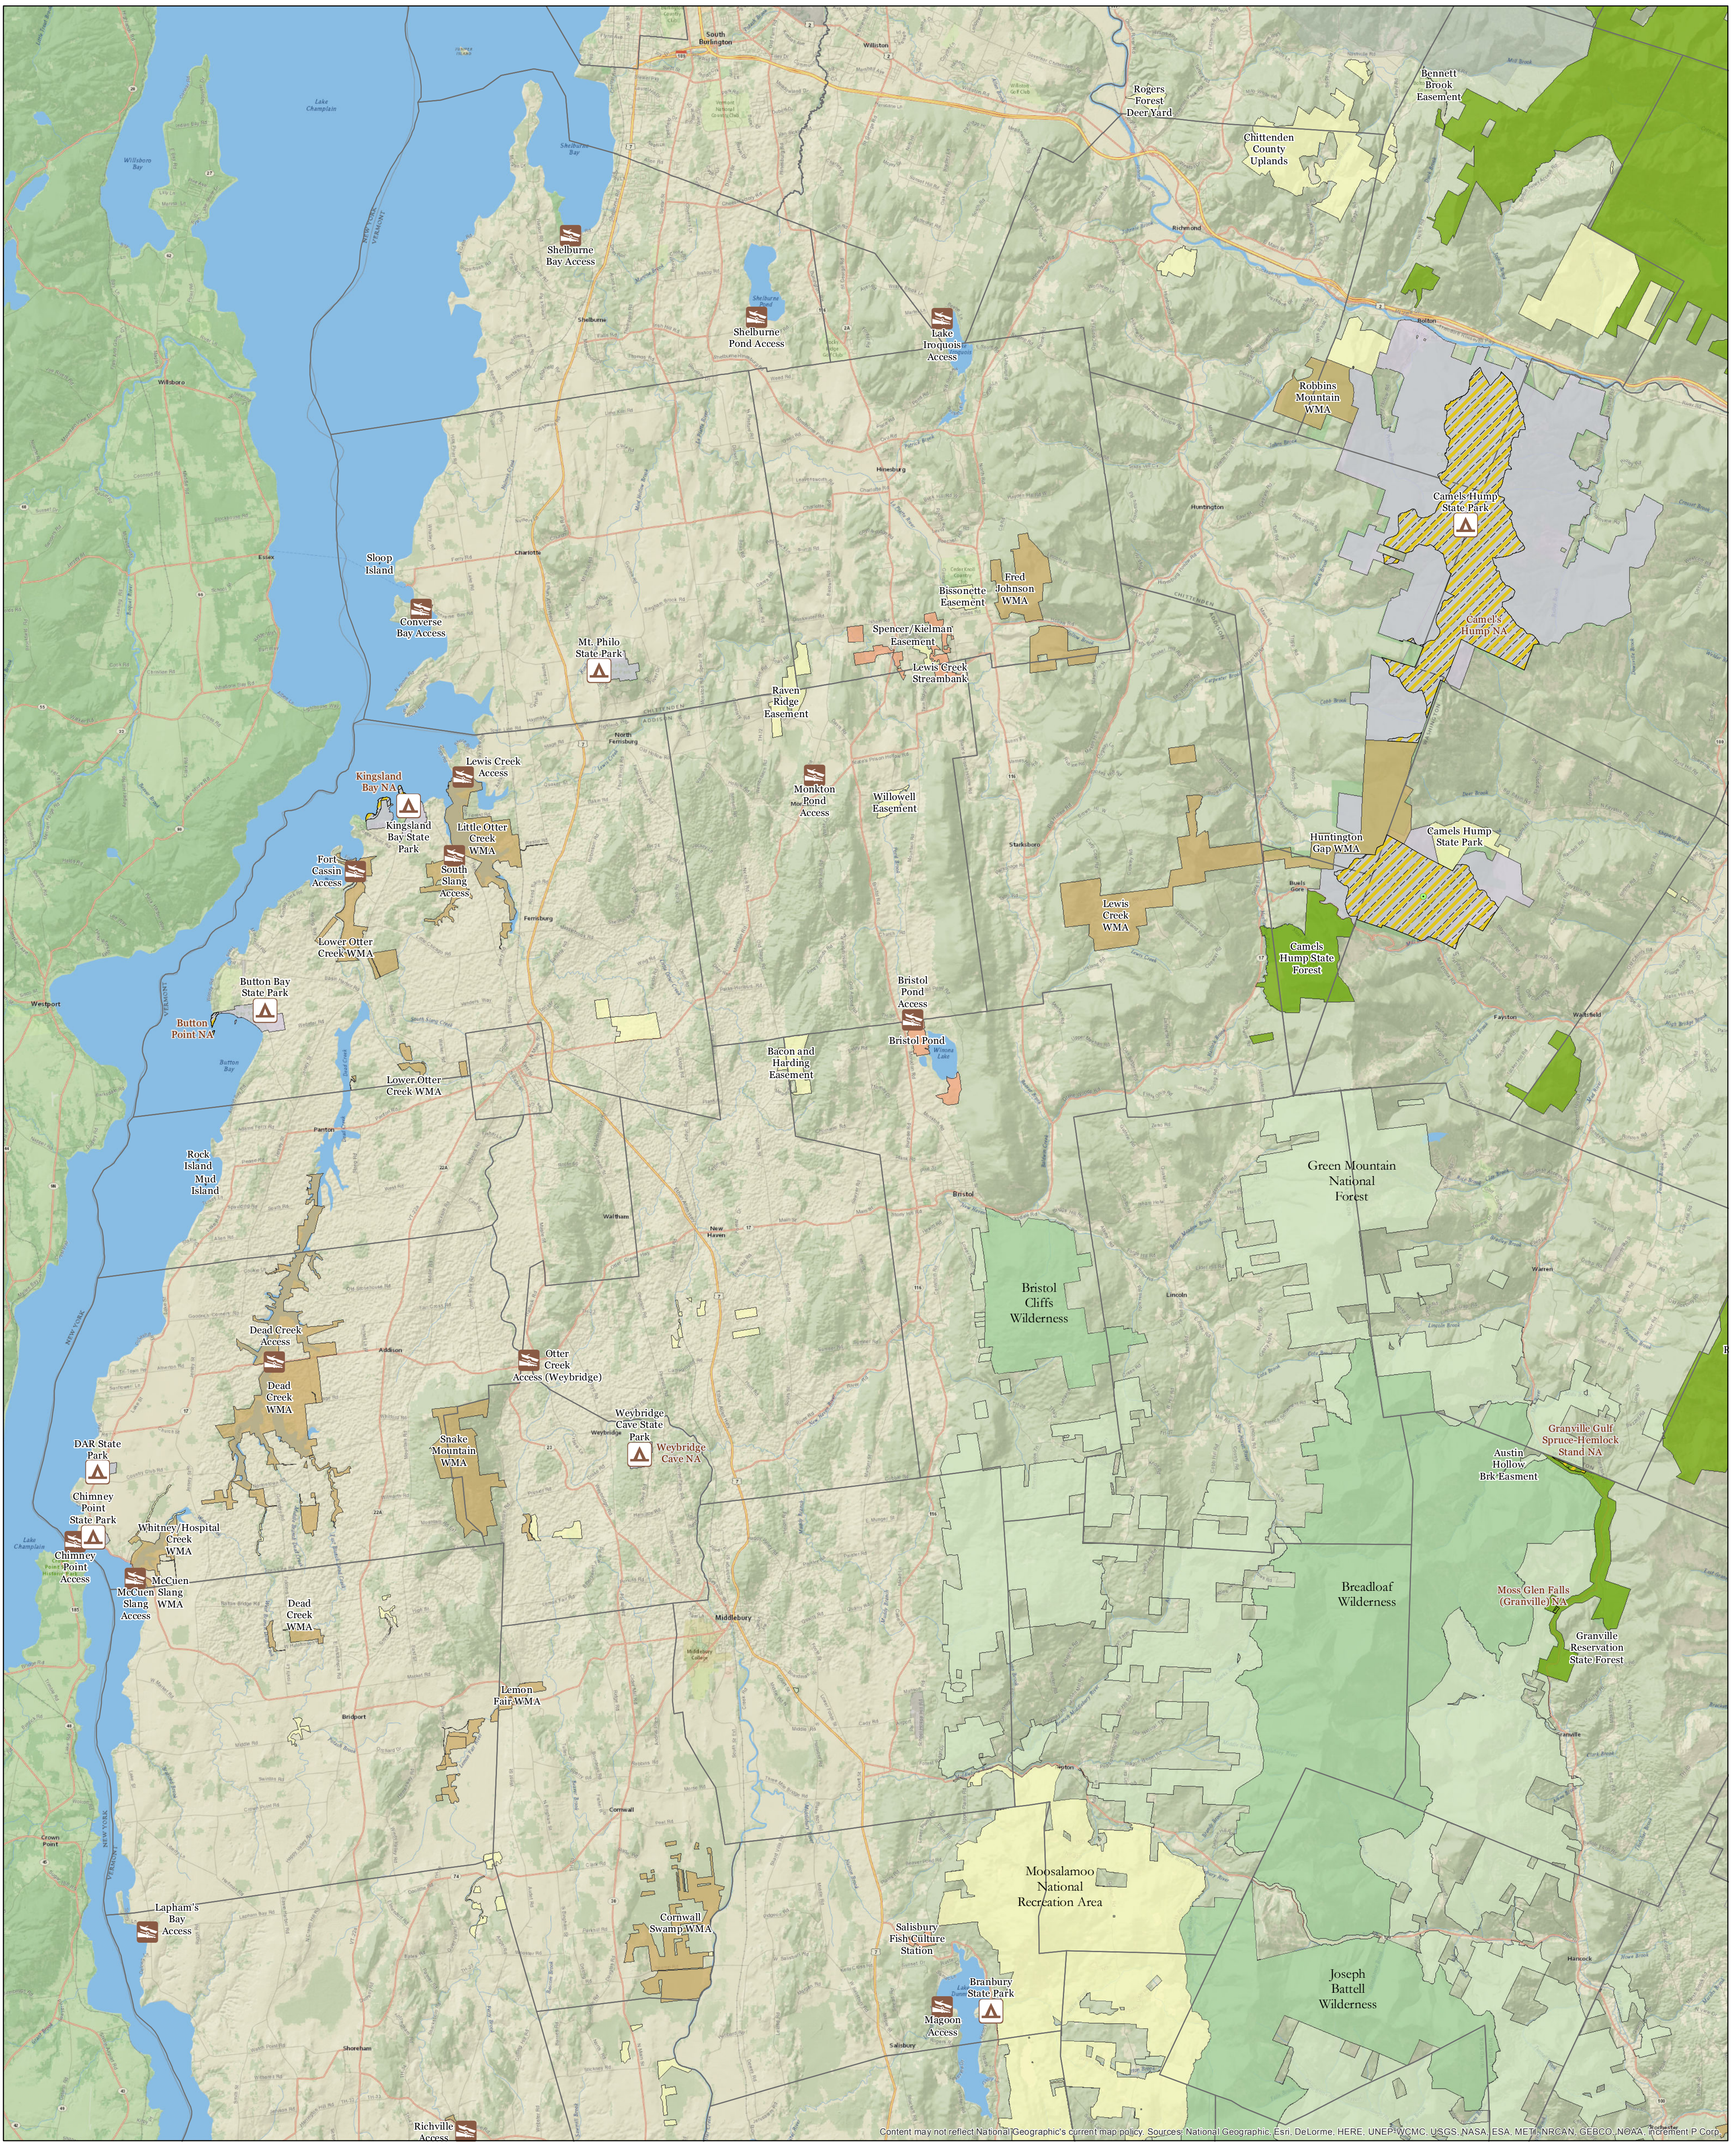

VERMONT AGENCY OF NATURAL RESOURCE LANDS: B1

Legend

Vermont State Park	Green Mountain National Forest Ownership
Fishing Access Areas, Managed by the VT Fish & Wildlife	National Recreation Area
State Natural Areas	Wilderness
Agency of Natural Resource Lands ANR Department, ANR Unit Type, SOV Interest	U.S. Fish & Wildlife Ownership
Forests, Parks & Recreation, State Forest, Fee ownership	
Forests, Parks & Recreation, State Park, Fee ownership	
Fish & Wildlife, Wildlife Management Area, Fee ownership	
Fish & Wildlife, Other Unit Types, Fee ownership	
Environmental Conservation, Dam, Fee ownership	
ANR non-fee interest	

Scale 1:100,000
0 1 2 4 6 8 Miles